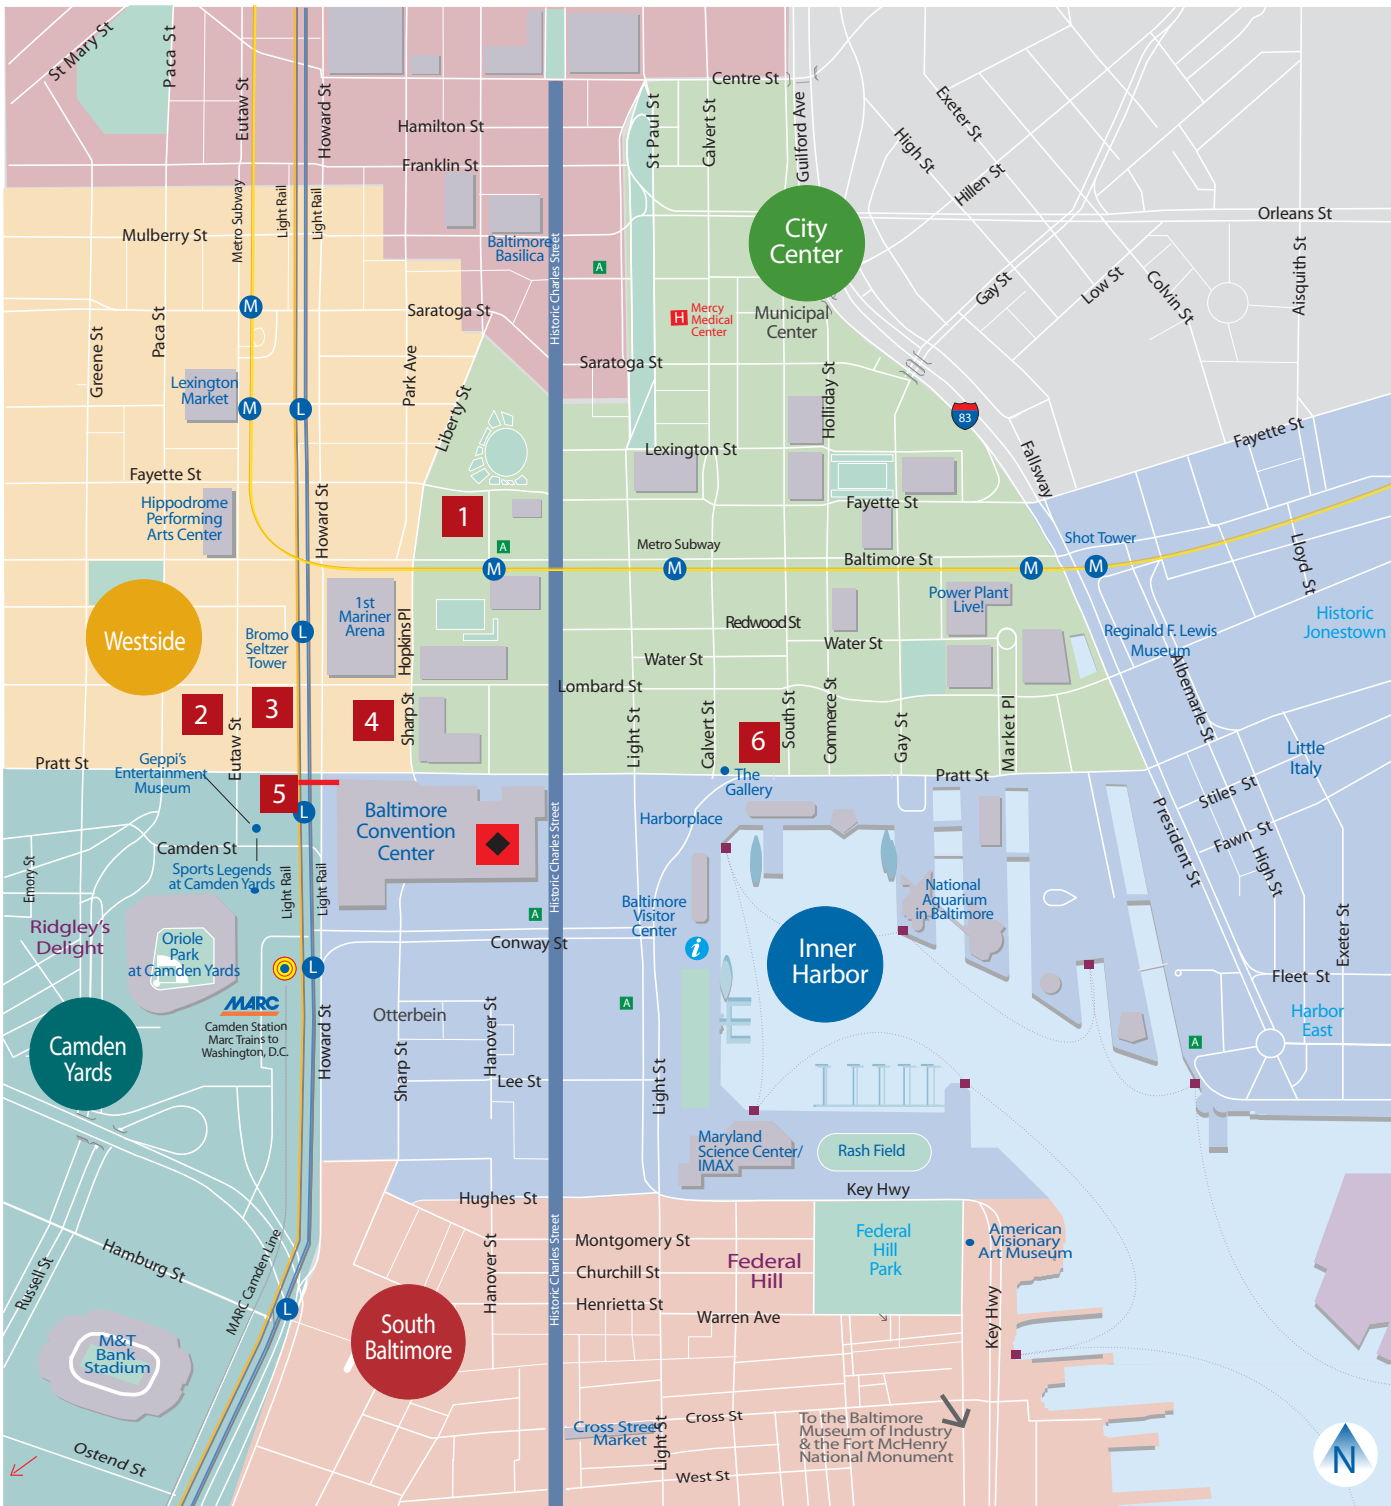

2009 ENA Annual Conference

October 7–10, 2009

- 1** Sheraton Baltimore City Center Hotel
- 2** Baltimore Marriott Inner Harbor Hotel at Camden Yards
- 3** Holiday Inn Inner Harbor
- 4** Days Inn Inner Harbor Hotel
- 5** Hilton Baltimore Convention Center Hotel
- 6** Renaissance Harborplace Hotel
- ◆** Convention Center

Baltimore

STAT

STRENGTHEN, TRANSFORM, AND TRANSCEND